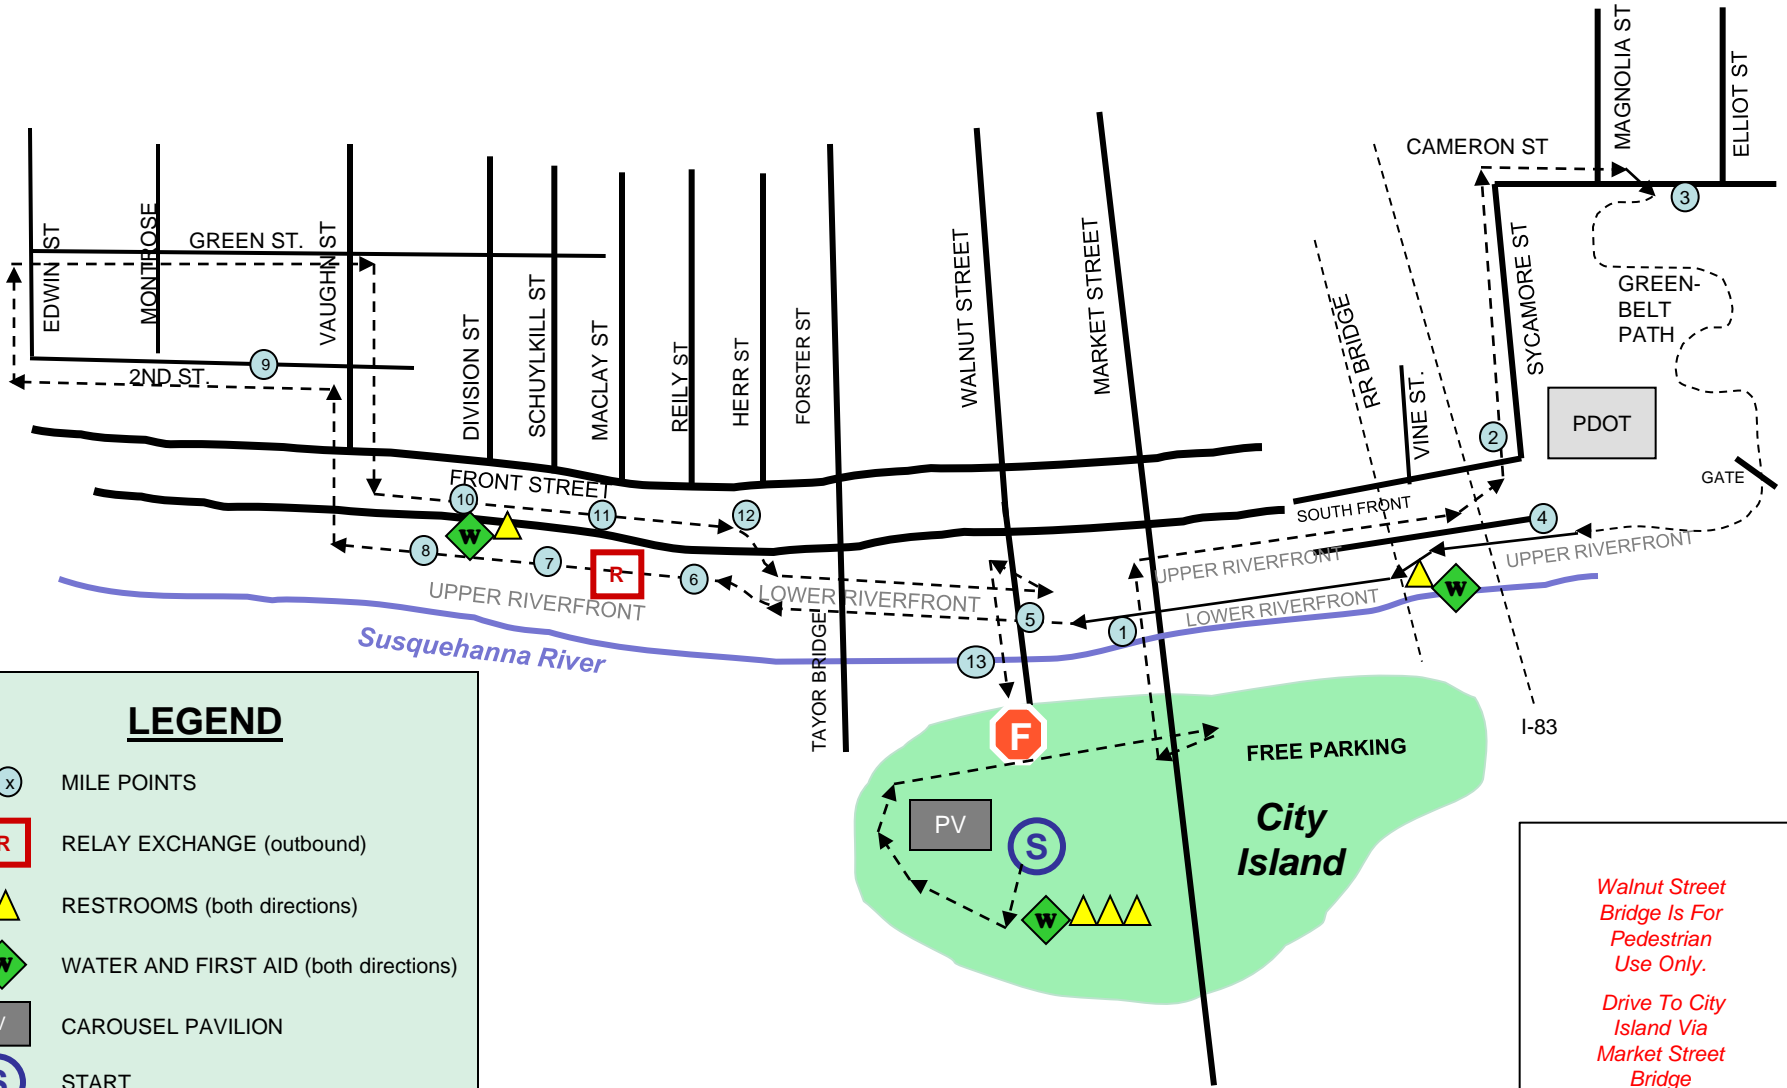

2010 HARRISBURG HALF MARATHON COURSE

Not To Scale

LEGEND

-  MILE POINTS
-  RELAY EXCHANGE (outbound)
-  RESTROOMS (both directions)
-  WATER AND FIRST AID (both directions)
-  CAROUSEL PAVILION
-  START
-  FINISH

Walnut Street Bridge Is For Pedestrian Use Only.

Drive To City Island Via Market Street Bridge